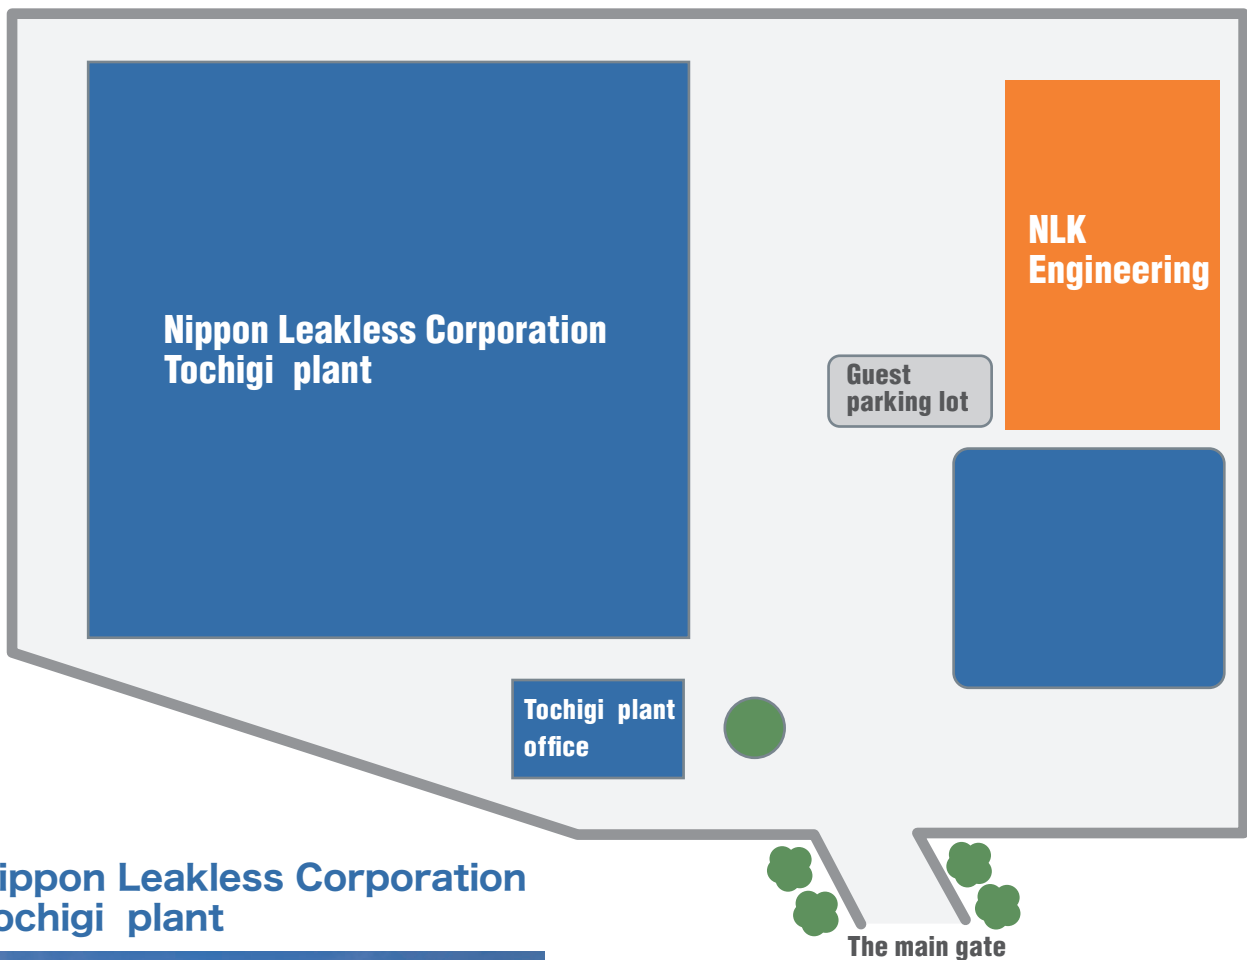

NLK Engineering

Domestic Affiliates

Location Fujimidai Kogyo Danchi, 1181-138,
Fujita, Nasukarasuyama-shi, Tochigi
321-0532, Japan

TEL +81-287-88-9612

Nippon Leakless Corporation Tochigi plant

Location Fujimidai Kogyo Danchi, 1181-138,
Fujita, Nasukarasuyama-shi, Tochigi
321-0532, Japan